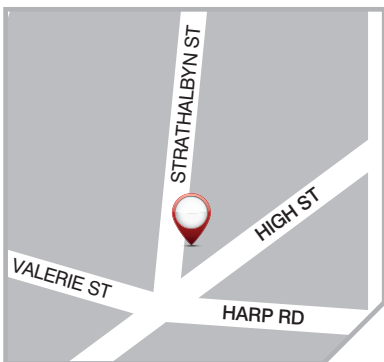

TEMPLESTOWE HEIGHTS PRIMARY SCHOOL

Your uniform is available at the
PSW STORE IN KEW EAST

12 Strathalbyn Street, Kew East VIC 3102

Phone: (03) 9768 0381

REGULAR TRADING HOURS**

Tue to Fri: 9:00am - 5:00pm

Sat: 10:00am - 1:00pm